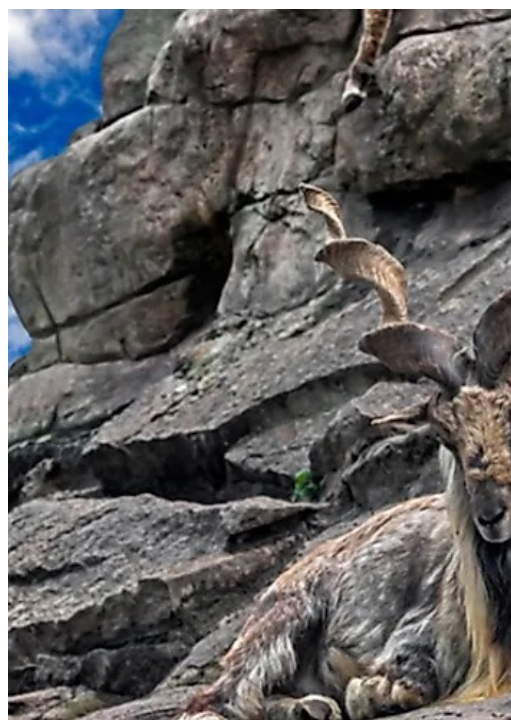

Deserts. Extreme heat. Lack of plant life. Lack of water. Desert Storms and winds. Mountain Ranges. Extreme Cold. Glaciers. Deep Snow. Powerful freezing winds. The highest and deepest environments. Arctic wastes, Ocean depths, impenetrable Jungle, Urban Jungles.

This is where we will meet the stars of our series. They have adapted to, and flourish in estremi ambienti. Nature can be brutal, it is in these extreme conditions that we find the ingenuity of the natural world.